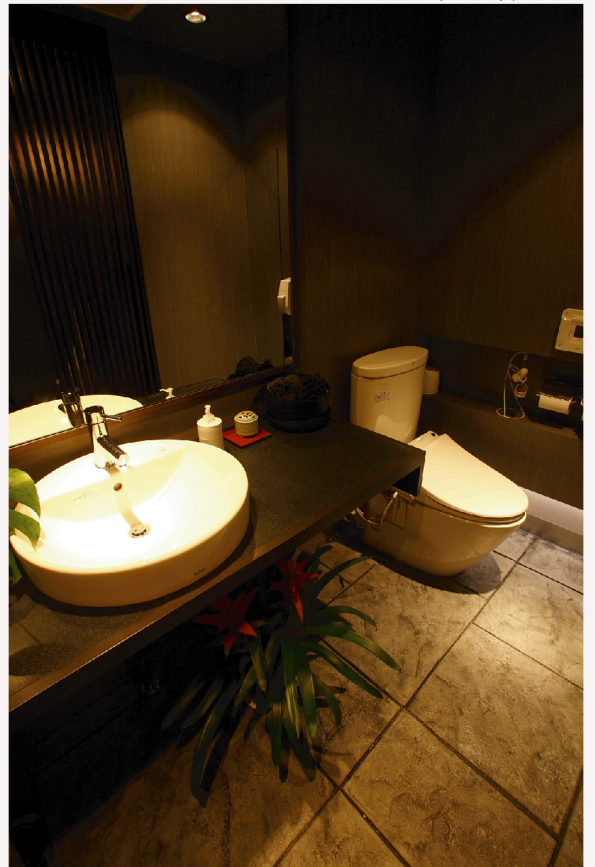

[ nagomi ] yamashitacho shop | P13-4  
 be completed / 2008 . 08 . | 44

ホールよりカウンターを観る

トイレ・パウダールーム

DATA

owner	NAGOMI. co.,ltd.
design	studio -ize-
construction	HIRO KENSO
furniture	HIRO KENSO
etching metal	TECNOROGIA
electric	BIG Shima
lighting	ODELIC
sign	WISE PLANNING
photo	Makoto Matsuoka